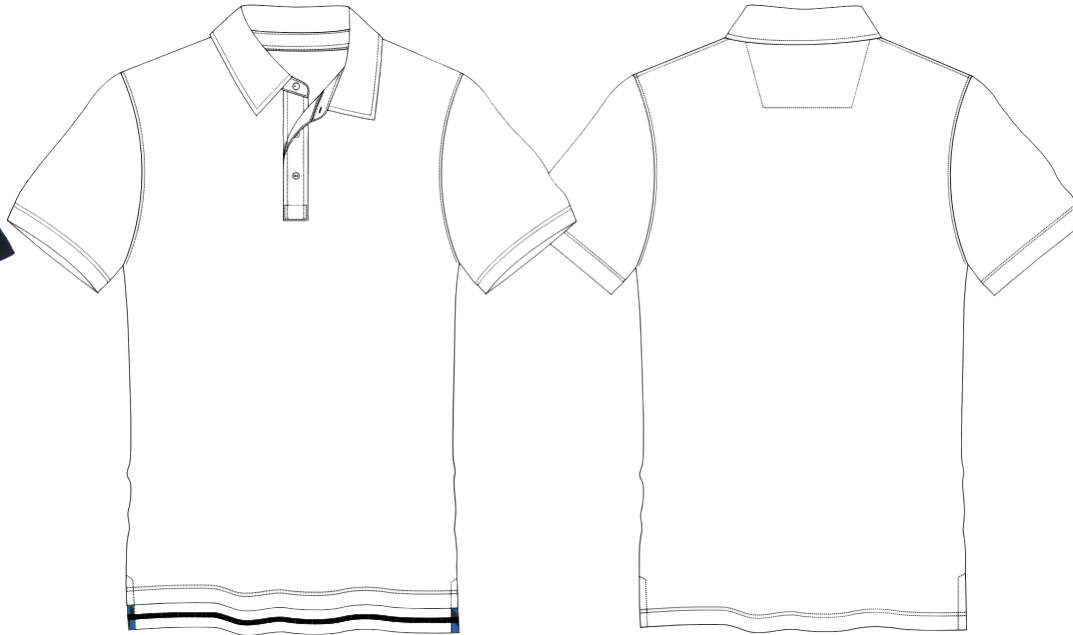

**STYLE #** JM20200

**CATEGORY** MENS

**NAME** NATURAL PERFORMANCE PEARL WASHED® SHORT SLEEVE SOLID POLO

**FABRIC**

59% Cotton 35% Tencel 6% Spandex

**CARE**

Machine wash cold gentle cycle, with like colors, non-chlorine bleach only, tumble dry low, warm iron if needed.

DETAIL	S	M	L	XL	2XL
CHEST	21	22	23	24 1/2	26
LENGTH	27	28	29	30	31