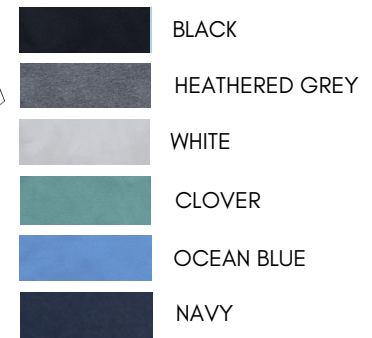

**STYLE #** JM20200

**CATEGORY** MENS

**NAME** NATURAL PERFORMANCE PEARL WASHED® SHORT SLEEVE SOLID POLO

**FABRIC**

59% Cotton 35% Tencel 6% Spandex

**CARE**

Machine wash cold gentle cycle, with like colors, non-chlorine bleach only, tumble dry low, warm iron if needed.

DETAIL	S	M	L	XL	2XL
CHEST	21	22	23	24 1/2	26
LENGTH	27	28	29	30	31