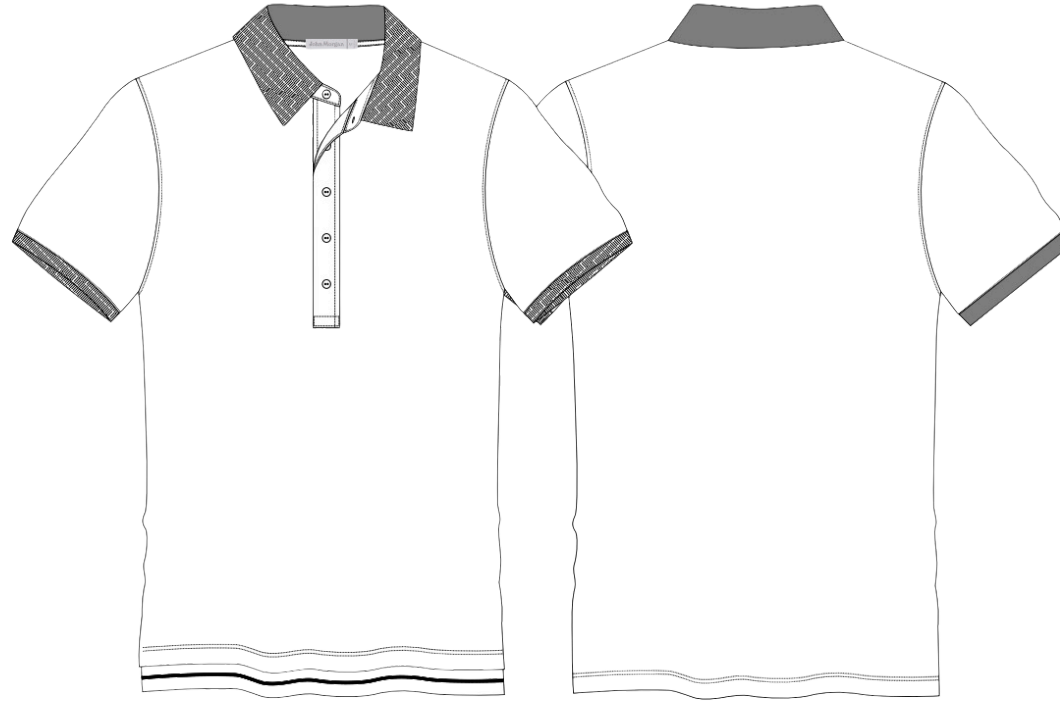

STYLE # JM31004

CATEGORY WOMENS

NAME NATURAL PERFORMANCE PEARL WASHED® SHORT SLEEVE PIQUE POLO

FABRIC

95% Pima cotton 5% Spandex

CARE

Machine wash cold gentle cycle, with like colors, non-chlorine bleach only, tumble dry low, warm iron if needed.

DETAIL	S	M	L	XL	2XL
CHEST	21	22	23	24 1/2	26
LENGTH	27	28	29	30	31