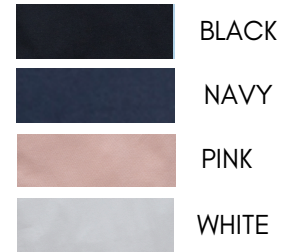

STYLE # JM31004

CATEGORY WOMENS

NAME NATURAL PERFORMANCE PEARL WASHED® SHORT SLEEVE PIQUE POLO

FABRIC

95% Pima cotton 5% Spandex

CARE

Machine wash cold gentle cycle, with like colors, non-chlorine bleach only, tumble dry low, warm iron if needed.