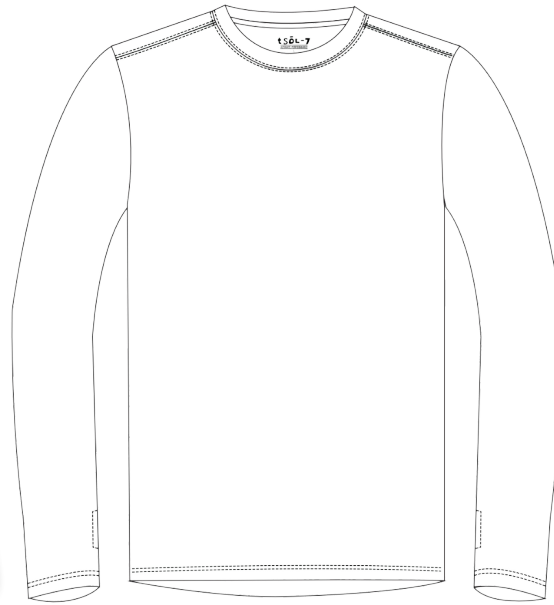

STYLE # TSL7001

CATEGORY MENS

NAME ULTRA PERFORMANCE LONG SLEEVE MELANGE HEATHER CREW

FABRIC

92% Performance Polyester 8% Spandex

CARE

Machine wash cold with like colors, do not use bleach, do not use fabric softeners, tumble dry low, remove promptly, do not iron, do not dry clean.

DETAIL	S	M	L	XL	2XL
CHEST	21	22	23	24 1/2	26
LENGTH	27	28	29	30	31