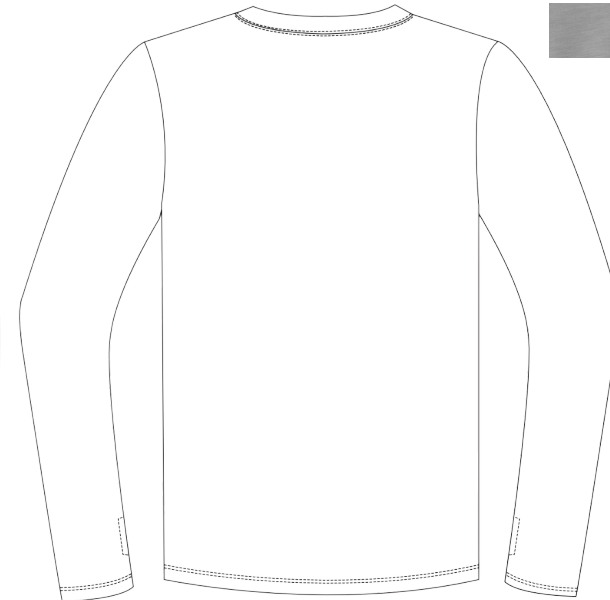

STYLE # TSL7001

CATEGORY MENS

NAME ULTRA PERFORMANCE LONG SLEEVE MELANGE HEATHER CREW

FABRIC

92% Performance Polyester 8% Spandex

CARE

Machine wash cold with like colors, do not use bleach, do not use fabric softeners, tumble dry low, remove promptly, do not iron, do not dry clean.

DETAIL	S	M	L	XL	2XL
CHEST	21	22	23	24 1/2	26
LENGTH	27	28	29	30	31